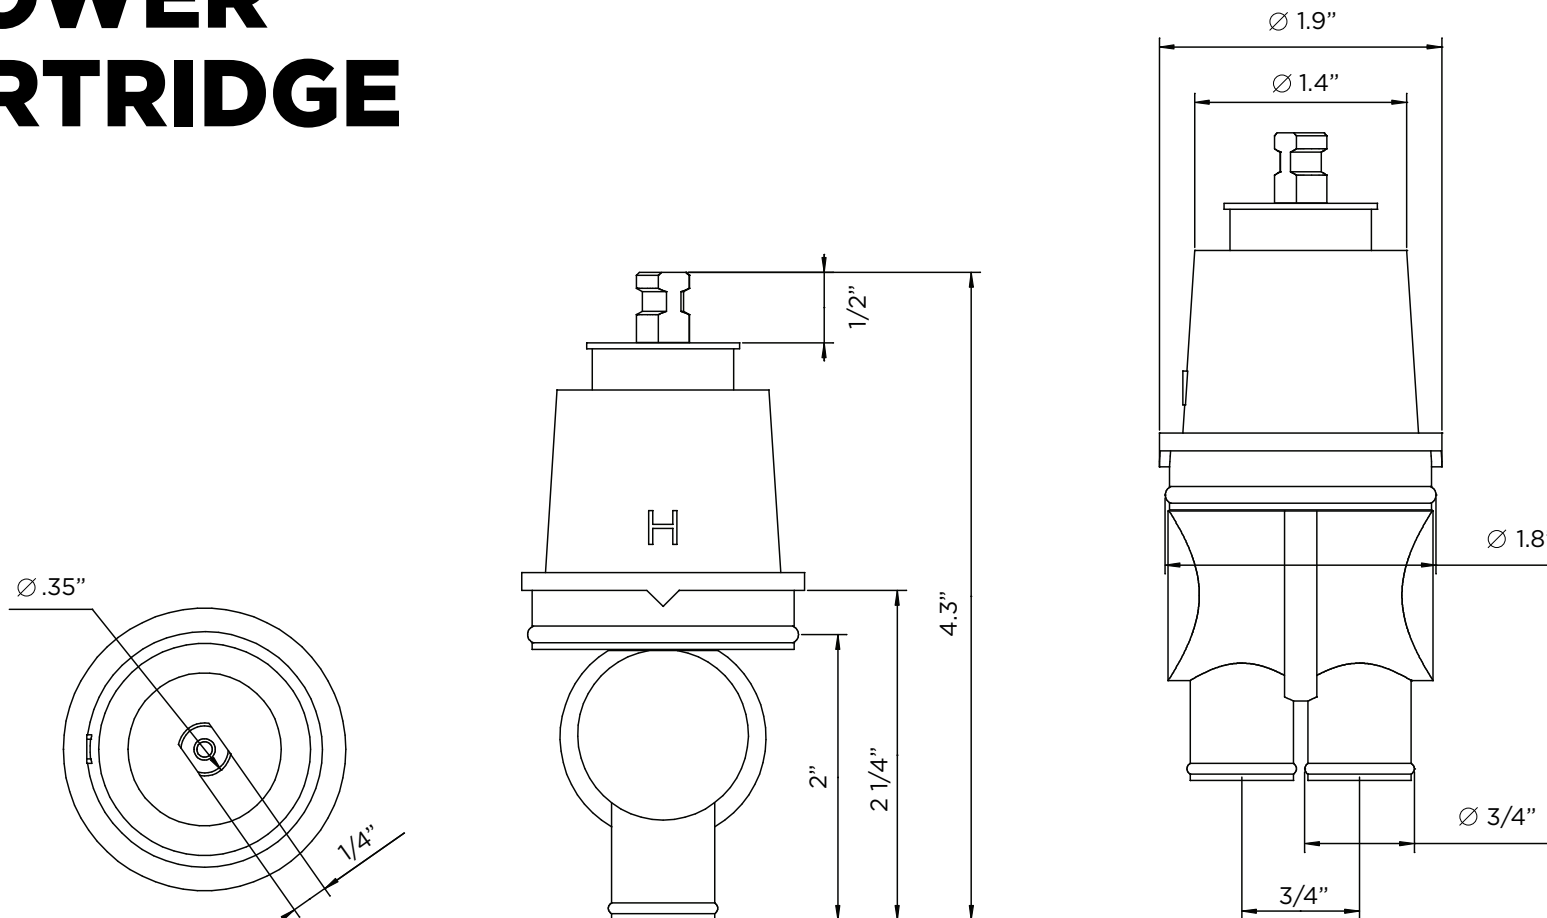

SPECIFICATIONS / TECHNICAL DATA

SHOWER CARTRIDGE

ATTENTION! Dimensions may vary by up to 3/8". It is highly recommended to pull all dimensions of actual model for installation and measuring purposes.

MODEL #SRCA